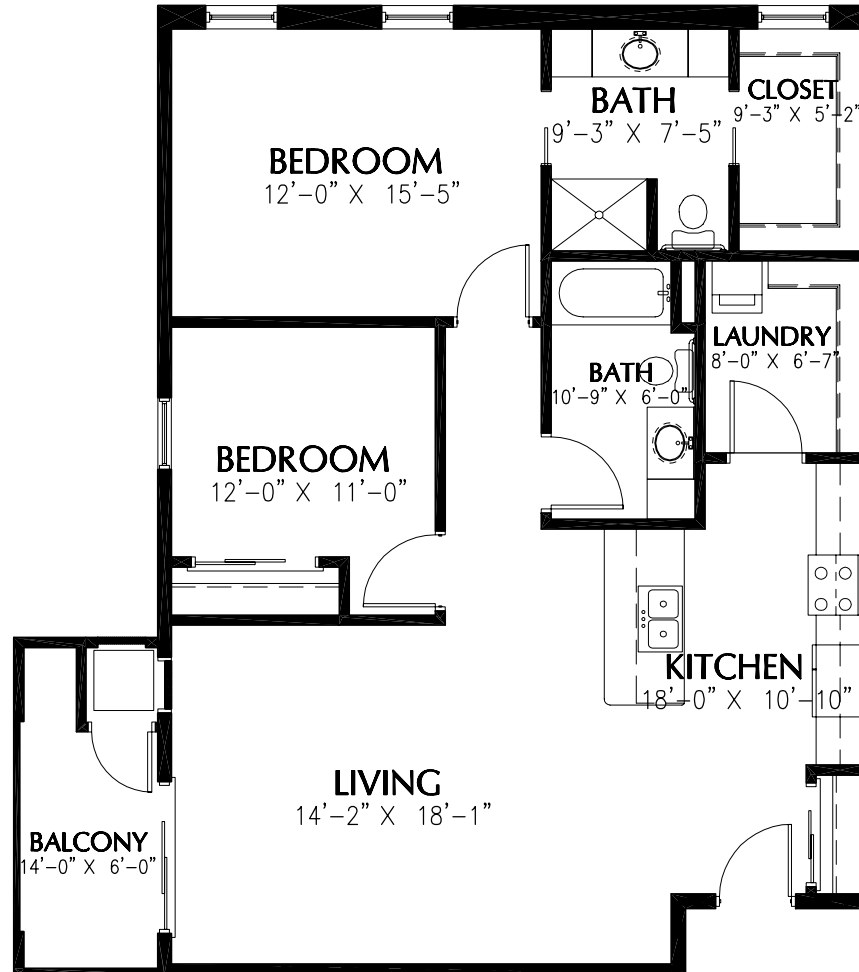

# UNIT D-2

ONE BEDROOM 1,171 S.F.  
BALCONY 84 S.F.  

---

TOTAL 1,255 S.F.